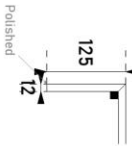

DIMENSIONS

A. Mark type of front:

- A1: 12mm

- A2: 30mm

- A3: 125mm

B. min. 700mm, max. 2400mm

C. Basin position. Take into account D

D. min. 80mm

EXTRAS

TAP HOLE \varnothing 35mm

- Yes No

Yes = Mark the position on the drawing (standard centered with the basin).

BESTELFICHE / FORMULAIRE DE COMMANDE

REFLECTION

OP MAAT / SUR MESURE

Reflection 2+ basins Group Sleurs

INFORMATION	
Client	<input type="text"/>
Purchasing Order (PO)	<input type="text"/>
Sales Order	<input type="text"/>
COLOUR	
SILESTONE polished (12mm)	
<input type="radio"/> Blanco Zeus	<input type="radio"/> Charcoal Soapstone
<input type="radio"/> Eth. Glow	<input type="radio"/> Et. Marquina
<input type="radio"/> Eth. Noctis	
DIMENSIONS	
A. Mark type of front:	A. Mark type of front:
<input type="radio"/> A1: 12mm	<input type="radio"/> A2: 125mm
	
Available in length 1200mm up to 2400mm	Available in length starting from 1400mm
B. min. 1200mm, max. 2400mm	B. min. 1400mm, max. 2400mm
C1. Basin position. Take into account D+E	C1. Basin position. Take into account D+E
C2. Basin position. Take into account D+E	C2. Basin position. Take into account D+E
D. min. 50mm	D. min. 100mm
E. min. 80mm	E. min. 80mm
EXTRAS	
TAP HOLE ø35mm	
Yes = Mark the position on the drawing (standard centered with the basin).	
<input type="radio"/> Yes	<input type="radio"/> No