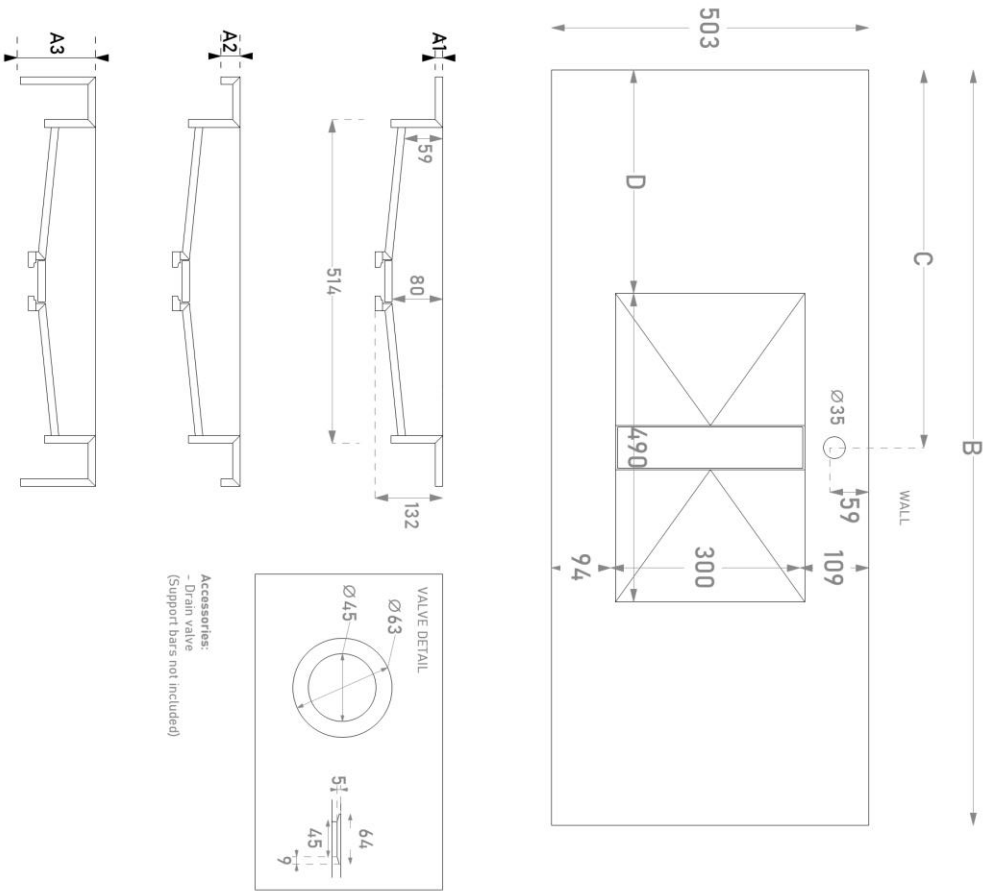

Reflection 1 Basin Group Sleurs

INFORMATION

Client

Purchasing Order (PO)

Sales Order

COLOUR

SILESTONE polished (12mm)

1. ☐ Blanco Zeus   ☐ Desert silver
   ☐ Et Calacatta gold   ☐ Et Statuario

DEKTON (12mm)

1. ☐ Awake   ☐ Laos   ☐ Lucid
   ☐ Morpheus   ☐ Reverie   ☐ Soke
   ☐ Dominoos   ☐ Nebu
   ☐ Non standaard colour

check our website for all the colours at
www.cosentino.com/nl-be/kleuren/dekton/

DIMENSIONS

A. Mark type of front:

1. ☐ A1: 12mm

1. ☐ A2: 30mm

1. ☐ A3: 125mm

B. min. 700mm, max. 2400mm

C. Basin position. Take into account D

D. min. 80mm

EXTRAS

TAP HOLE $\varnothing$ 35mm

1. ☐ Yes   ☐ No

Yes = Mark the position on the drawing (standard centered with the basin).