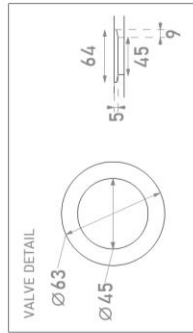

DIMENSIONS

A. Mark type of front:

- A1: 12mm

- A2: 30mm

- A3: 125mm

B. min. 700mm, max. 2400mm

C. Basin position. Take into account D

D. min. 80mm

EXTRAS

TAP HOLE \varnothing 35mm

- Yes No

Yes = Mark the position on the drawing (standard centered with the basin).

BESTELFICHE / FORMULAIRE DE COMMANDE

REFLECTION

OP MAAT / SUR MESURE

Reflection 2+ basins Group Sleurs

Accessories:
- Drain valve
(Support bars not included)

INFORMATION

Client

Purchasing Order (PO)

Sales Order

DIMENSION

A. Mark type of front:

A1: 12mm

INFORMATION	
Client	<input type="text"/>
Purchasing Order (PO)	<input type="text"/>
Sales Order	<input type="text"/>
COLOUR	
SILESTONE polished (12mm)	
<input type="radio"/> Blanco Zeus	<input type="radio"/> Charcoal Soapstone
<input type="radio"/> Eth. Glow	<input type="radio"/> Et. Marquina
<input type="radio"/> Eth. Noctis	
DIMENSIONS	
A. Mark type of front:	A. Mark type of front:
<input type="radio"/> A1: 12mm	<input type="radio"/> A2: 125mm
	
Available in length 1200mm up to 2400mm	Available in length starting from 1400mm
B. min. 1200mm, max. 2400mm	B. min. 1400mm, max. 2400mm
C1. Basin position. Take into account D+E	C1. Basin position. Take into account D+E
C2. Basin position. Take into account D+E	C2. Basin position. Take into account D+E
D. min. 50mm	D. min. 100mm
E. min. 80mm	E. min. 80mm
EXTRAS	
TAP HOLE ø35mm	
Yes = Mark the position on the drawing (standard centered with the basin).	
<input type="radio"/> Yes	<input type="radio"/> No