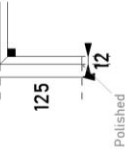

DIMENSIONS

A. Mark type of front:

- A1: 12mm

- A2: 30mm

- A3: 125mm

B. min. 700mm, max. 2400mm

C. Basin position. Take into account D

D. min. 80mm

EXTRAS

TAP HOLE \varnothing 35mm

- Yes No

Yes = Mark the position on the drawing (standard centered with the basin).

BESTELFICHE / FORMULAIRE DE COMMANDE

REFLECTION

OP MAAT / SUR MESURE

Reflection 2+ basins Group Sleurs

Accessories:
- Drain valve
(Support bars not included)

INFORMATION

Client

Purchasing Order (PO)

Sales Order

DIMENSION

A. Mark type of front:

A1: 12mm

Standard: front side + 2 short sides.

A2: 30mm

A. Mark type of front:

A3: 125mm

Standard: front side + 2 short sides

COLOUR

SILESTONE polished (12mm)

- Blanco Zeus
- Et Calacatta gold
- Desert silver
- Et Statuario