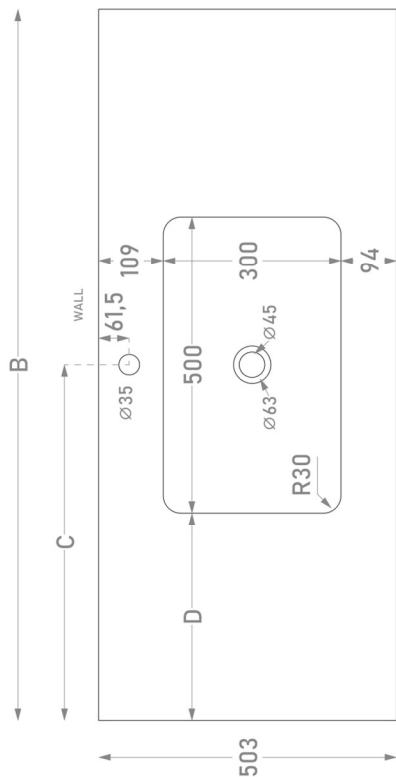

- A1: 12mm

- A2: 30mm

- A3: 125mm

Standard:
front side * 2 short sides.

B. min. 1100mm, max. 2400mm

C. Basin position. Take into account D

D. min. 100mm

EXTRAS

TAP HOLE \varnothing 35mm

- Yes No

Yes = Mark the position on the drawing (standard centered with the basin).

Evita 1 Basin Group Sleurs

Model EVITA is not possible to modify the size of the basin.

Accessories:
- Drain valve
(Support bars not included)

A. Mark type of front:

- A1: 12mm
 A2: 125mm

Standard:
front side + 2 short sides.

B. min. 700mm, max. 2400mm

C. Basin position. Take into account D

D. min. 80mm

EXTRAS

TAP HOLE \varnothing 35mm

INFORMATION	
Client	<input type="text"/>
Purchasing Order (PO)	<input type="text"/>
Sales Order	<input type="text"/>
COLOUR	
SILESTONE polished (12mm)	
<input type="radio"/> Blanco Zeus	<input type="radio"/> Charcoal Soapstone
<input type="radio"/> Eth. Glow	<input type="radio"/> Et. Marquina
<input type="radio"/> Eth. Noctis	
DIMENSIONS	
A. Mark type of front:	A. Mark type of front:
<input type="radio"/> A1: 12mm	<input type="radio"/> A2: 125mm
	
Available in length 1200mm up to 2400mm	Available in length starting from 1400mm
B. min. 1200mm, max. 2400mm	B. min. 1400mm, max. 2400mm
C1. Basin position. Take into account D+E	C1. Basin position. Take into account D+E
C2. Basin position. Take into account D+E	C2. Basin position. Take into account D+E
D. min. 50mm	D. min. 100mm
E. min. 80mm	E. min. 80mm
EXTRAS	
TAP HOLE ø35mm	
Yes = Mark the position on the drawing (standard centered with the basin).	
<input type="radio"/> Yes	<input type="radio"/> No