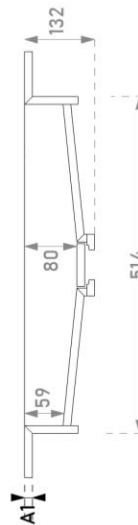

* opzetkommen: zie brochure 1.2 | vasques à poser: voyez brochure 1.2

3. MATEN | DIMENSIONS

TOTALE BREEDTE
LARGEUR TOTALE

X = cm

diameter opzetkom
diamètre vasque à poser

Ø = cm
(max. 16 cm)

DIEPTE
PROFONDEUR

DIMENSIONS

A. Mark type of front:

- A1: 12mm

- A2: 30mm

- A3: 125mm

B. min. 700mm, max. 2400mm

C. Basin position. Take into account D

D. min. 80mm

EXTRAS

TAP HOLE \varnothing 35mm

- Yes No

Yes = Mark the position on the drawing (standard centered with the basin).

BESTELFICHE / FORMULAIRE DE COMMANDE

REFLECTION

OP MAAT / SUR MESURE

Reflection 2+ basins Group Sleurs

Accessories:
- Drain valve
(Support bars not included)

INFORMATION

Client

Purchasing Order (PO)

Sales Order

DIMENSION

A. Mark type of front:

A1: 12mm