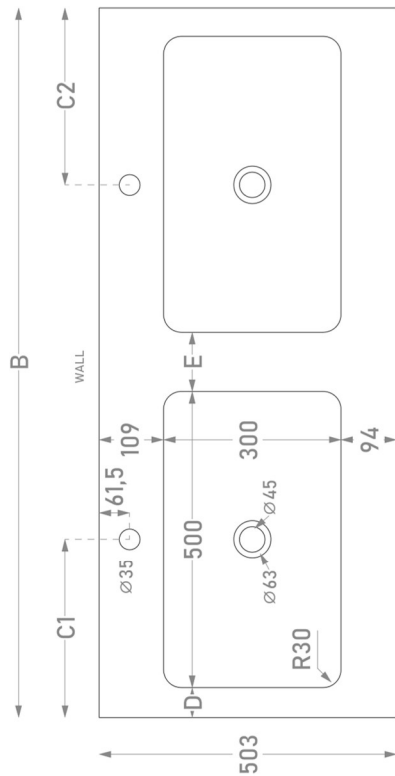

* opzetkommen: zie brochure 1.2 | vasques à poser: voyez brochure 1.2

3. MATEN | DIMENSIONS

TOTALE BREEDTE
LARGEUR TOTALE

X = cm

diameter opzetkom
diamètre vasque à poser

Ø = cm
(max. 16 cm)

DIEPTE
PROFONDEUR

A. Mark type of front:

- A1: 12mm
 A2: 125mm

Standard:
front side + 2 short sides.

B. min. 700mm, max. 2400mm

C. Basin position. Take into account D

D. min. 80mm

EXTRAS

TAP HOLE \varnothing 35mm

- Yes
 No

Yes = Mark the position on the drawing (standard centered with the basin).

Evita 2+ Basins Group Sleurs

Model EVITA is not possible to modify the size of the basin.

Accessories:
- Drain valve
(Support bars not included)

INFORMATION	
Client	<input type="text"/>
Purchasing Order (PO)	<input type="text"/>
Sales Order	<input type="text"/>
COLOUR	
SILESTONE polished (12mm)	
<input type="radio"/> Blanco Zeus	<input type="radio"/> Charcoal Soapstone
<input type="radio"/> Eth. Glow	<input type="radio"/> Et. Marquina
<input type="radio"/> Eth. Noctis	
DIMENSIONS	
A. Mark type of front:	A. Mark type of front:
<input type="radio"/> A1: 12mm	<input type="radio"/> A2: 125mm
	
Available in length 1200mm up to 2400mm	Available in length starting from 1400mm
B. min. 1200mm, max. 2400mm	B. min. 1400mm, max. 2400mm
C1. Basin position. Take into account D+E	C1. Basin position. Take into account D+E
C2. Basin position. Take into account D+E	C2. Basin position. Take into account D+E
D. min. 50mm	D. min. 100mm
E. min. 80mm	E. min. 80mm
EXTRAS	
TAP HOLE ø35mm	
Yes = Mark the position on the drawing (standard centered with the basin).	
<input type="radio"/> Yes	<input type="radio"/> No