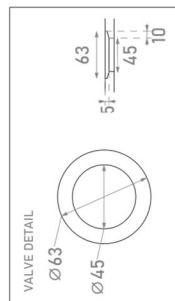

B. min. 1200mm, max. 2400mm

C1. Basin position. Take into account D+E

C2. Basin position. Take into account D+E

D. min. 55mm

E. min. 80mm

Available in length starting from 1400mm

B. min. 1400mm, max. 2400mm

- A1: 12mm

- A2: 30mm

- A3: 125mm

Standard:
front side * 2 short sides.

B. min. 1100mm, max. 2400mm

C. Basin position. Take into account D

D. min. 100mm

EXTRAS

TAP HOLE \varnothing 35mm

- Yes No

Yes = Mark the position on the drawing (standard centered with the basin).

Evita 1 Basin Group Sleurs

Model EVITA is not possible to modify the size of the basin.

Accessories:
- Drain valve
(Support bars not included)

INFORMATION	
Client	<input type="text"/>
Purchasing Order (PO)	<input type="text"/>
Sales Order	<input type="text"/>
COLOUR	
SILESTONE polished (12mm)	
<input type="radio"/> Blanco Zeus	<input type="radio"/> Charcoal Soapstone
<input type="radio"/> Eth. Glow	<input type="radio"/> Et. Marquina
<input type="radio"/> Eth. Noctis	
DIMENSIONS	
A. Mark type of front:	A. Mark type of front:
<input type="radio"/> A1: 12mm	<input type="radio"/> A2: 125mm
	
Available in length 1200mm up to 2400mm	Available in length starting from 1400mm
B. min. 1200mm, max. 2400mm	B. min. 1400mm, max. 2400mm
C1. Basin position. Take into account D+E	C1. Basin position. Take into account D+E
C2. Basin position. Take into account D+E	C2. Basin position. Take into account D+E
D. min. 50mm	D. min. 100mm
E. min. 80mm	E. min. 80mm
EXTRAS	
TAP HOLE ø35mm	
Yes = Mark the position on the drawing (standard centered with the basin).	
<input type="radio"/> Yes	<input type="radio"/> No