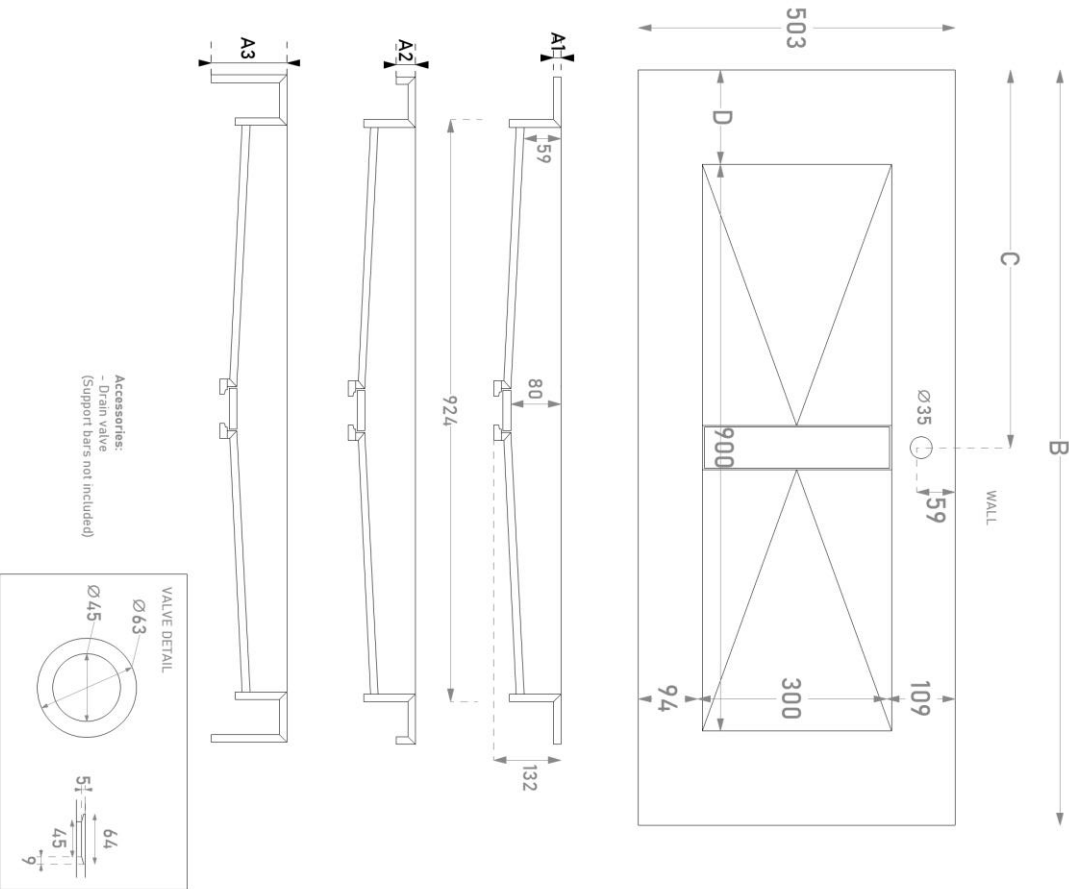

Reflection 1 Basin (900) Group Sleurs

INFORMATION

Client

Purchasing Order (PO)

Sales Order

COLOUR

SILESTONE polished (12mm)

1. ☐ Blanco Zeus   ☐ Desert silver
   ☐ Et Calacatta gold   ☐ Et Statuario

DEKTON (12mm)

1. ☐ Awake   ☐ Laos   ☐ Lucid
   ☐ Morpheus   ☐ Reverie   ☐ Soke
   ☐ Dominoos   ☐ Nebu
   ☐ Non standaard colour

check our website for all the colours at
www.cosentino.com/nl-be/kleuren/dekton/

DIMENSIONS

A. Mark type of front:

1. ☐ A1: 12mm

1. ☐ A2: 30mm

1. ☐ A3: 125mm

Standard:
front side * 2 short sides.

B. min. 1100mm, max. 2400mm

C. Basin position. Take into account D

D. min. 100mm

EXTRAS

TAP HOLE $\varnothing$ 35mm

1. ☐ Yes   ☐ No

Yes = Mark the position on the drawing (standard centered with the basin).