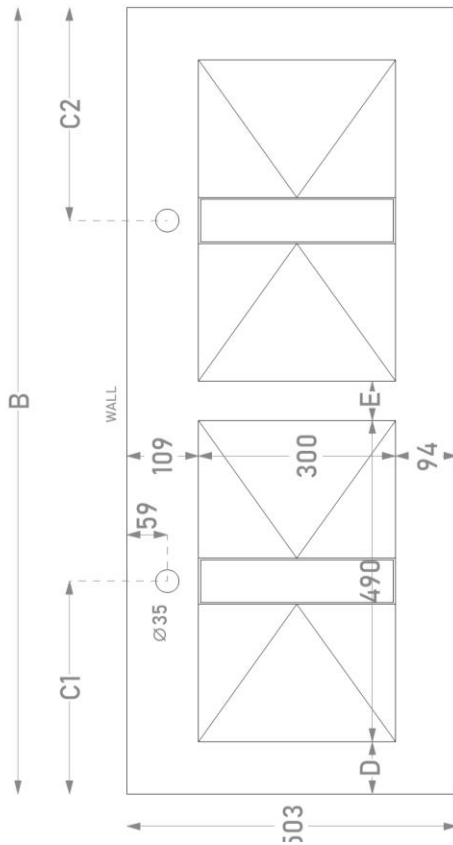

* opzetkommen: zie brochure 1.2 | vasques à poser: voyez brochure 1.2

3. MATEN | DIMENSIONS

TOTALE BREEDTE
LARGEUR TOTALE

X = cm

diameter opzetkom
diamètre vasque à poser

Ø = cm
(max. 16 cm)

DIEPTE
PROFONDEUR

DIMENSIONS

A. Mark type of front:

- A1: 12mm

- A2: 30mm

- A3: 125mm

B. min. 700mm, max. 2400mm

C. Basin position. Take into account D

D. min. 80mm

EXTRAS

TAP HOLE \varnothing 35mm

- Yes No

Yes = Mark the position on the drawing (standard centered with the basin).

BESTELFICHE / FORMULAIRE DE COMMANDE

REFLECTION

OP MAAT / SUR MESURE

Reflection 2+ basins Group Sleurs

INFORMATION	
Client	<input type="text"/>
Purchasing Order (PO)	<input type="text"/>
Sales Order	<input type="text"/>
COLOUR	
SILESTONE polished (12mm)	
<input type="radio"/> Blanco Zeus	<input type="radio"/> Charcoal Soapstone
<input type="radio"/> Eth. Glow	<input type="radio"/> Et. Marquina
<input type="radio"/> Eth. Noctis	
DIMENSIONS	
A. Mark type of front:	A. Mark type of front:
<input type="radio"/> A1: 12mm	<input type="radio"/> A2: 125mm
	
Available in length 1200mm up to 2400mm	Available in length starting from 1400mm
B. min. 1200mm, max. 2400mm	B. min. 1400mm, max. 2400mm
C1. Basin position. Take into account D+E	C1. Basin position. Take into account D+E
C2. Basin position. Take into account D+E	C2. Basin position. Take into account D+E
D. min. 50mm	D. min. 100mm
E. min. 80mm	E. min. 80mm
EXTRAS	
TAP HOLE ø35mm	
Yes = Mark the position on the drawing (standard centered with the basin).	
<input type="radio"/> Yes	<input type="radio"/> No