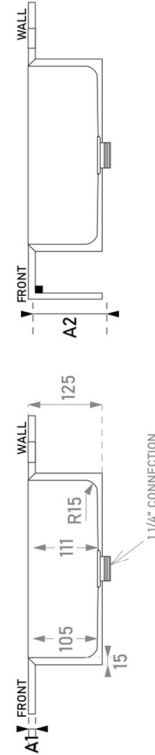

Evita 2+ Basins Group Sleurs

Model EVITA is not possible to modify the size of the basin.

Accessories:
- Drain valve
(Support bars not included)

INFORMATION	
Client	____
Purchasing Order (PO)	____
Sales Order	____
COLOUR	
SILESTONE polished (12mm)	
☐ Blanco Zeus	☐ Charcoal Soapstone
☐ Eth. Glow	☐ Et. Marquina
☐ Eth. Noctis	
DIMENSIONS	
A. Mark type of front:	A. Mark type of front:
☐ A1: 12mm	☐ A2: 125mm
Available in length 1200mm up to 2400mm	Available in length starting from 1400mm
B. min. 1200mm, max. 2400mm	B. min. 1400mm, max. 2400mm
C1. Basin position. Take into account D+E	C1. Basin position. Take into account D+E
C2. Basin position. Take into account D+E	C2. Basin position. Take into account D+E
D. min. 50mm	D. min. 100mm
E. min. 80mm	E. min. 80mm
EXTRAS	
TAP HOLE ø35mm	
Yes = Mark the position on the drawing (standard centered with the basin).	
☐ Yes	☐ No