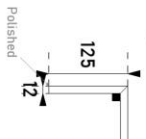

- A1: 12mm

- A2: 30mm

- A3: 125mm

Standard:
front side * 2 short sides.

B. min. 1100mm, max. 2400mm

C. Basin position. Take into account D

D. min. 100mm

EXTRAS

INFORMATION	
Client	<input type="text"/>
Purchasing Order (PO)	<input type="text"/>
Sales Order	<input type="text"/>
COLOUR	
SILESTONE polished (12mm)	
<input type="radio"/> Blanco Zeus	<input type="radio"/> Charcoal Soapstone
<input type="radio"/> Eth. Glow	<input type="radio"/> Et. Marquina
<input type="radio"/> Eth. Noctis	
DIMENSIONS	
A. Mark type of front:	A. Mark type of front:
<input type="radio"/> A1: 12mm	<input type="radio"/> A2: 125mm
	
Available in length 1200mm up to 2400mm	Available in length starting from 1400mm
B. min. 1200mm, max. 2400mm	B. min. 1400mm, max. 2400mm
C1. Basin position. Take into account D+E	C1. Basin position. Take into account D+E
C2. Basin position. Take into account D+E	C2. Basin position. Take into account D+E
D. min. 50mm	D. min. 100mm
E. min. 80mm	E. min. 80mm
EXTRAS	
TAP HOLE ø35mm	
Yes = Mark the position on the drawing (standard centered with the basin).	
<input type="radio"/> Yes	<input type="radio"/> No