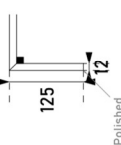

- A1: 12mm

- A2: 30mm

- A3: 125mm

Standard:
front side * 2 short sides.

B. min. 1100mm, max. 2400mm

C. Basin position. Take into account D

D. min. 100mm

EXTRAS

TAP HOLE \varnothing 35mm

- Yes No

Yes = Mark the position on the drawing (standard centered with the basin).

Evita 1 Basin Group Sleurs

Model EVITA is not possible to modify the size of the basin.

Accessories:
- Drain valve
(Support bars not included)

A. Mark type of front:

- A1: 12mm
 A2: 125mm

Standard:
front side + 2 short sides.

B. min. 700mm, max. 2400mm

C. Basin position. Take into account D

D. min. 80mm

EXTRAS

TAP HOLE \varnothing 35mm

INFORMATION	
Client	<input type="text"/>
Purchasing Order (PO)	<input type="text"/>
Sales Order	<input type="text"/>
COLOUR	
SILESTONE polished (12mm)	
<input type="radio"/> Blanco Zeus	<input type="radio"/> Charcoal Soapstone
<input type="radio"/> Eth. Glow	<input type="radio"/> Et. Marquina
<input type="radio"/> Eth. Noctis	
DIMENSIONS	
A. Mark type of front:	A. Mark type of front:
<input type="radio"/> A1: 12mm	<input type="radio"/> A2: 125mm
	
Available in length 1200mm up to 2400mm	Available in length starting from 1400mm
B. min. 1200mm, max. 2400mm	B. min. 1400mm, max. 2400mm
C1. Basin position. Take into account D+E	C1. Basin position. Take into account D+E
C2. Basin position. Take into account D+E	C2. Basin position. Take into account D+E
D. min. 50mm	D. min. 100mm
E. min. 80mm	E. min. 80mm
EXTRAS	
TAP HOLE ø35mm	
Yes = Mark the position on the drawing (standard centered with the basin).	
<input type="radio"/> Yes	<input type="radio"/> No