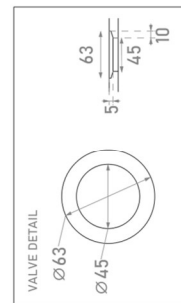

- A1: 12mm

- A2: 30mm

- A3: 125mm

Standard:
front side * 2 short sides.

B. min. 1100mm, max. 2400mm

C. Basin position. Take into account D

D. min. 100mm

EXTRAS

A. Mark type of front:

- A1: 12mm
 A2: 125mm

Standard:
front side + 2 short sides.

B. min. 700mm, max. 2400mm

C. Basin position. Take into account D

D. min. 80mm

EXTRAS

TAP HOLE \varnothing 35mm

- Yes
 No

Yes = Mark the position on the drawing (standard centered with the basin).

Evita 2+ Basins Group Sleurs

Model EVITA is not possible to modify the size of the basin.

Accessories:
- Drain valve
(Support bars not included)

INFORMATION	
Client	<input type="text"/>
Purchasing Order (PO)	<input type="text"/>
Sales Order	<input type="text"/>
COLOUR	
SILESTONE polished (12mm)	
<input type="radio"/> Blanco Zeus	<input type="radio"/> Charcoal Soapstone
<input type="radio"/> Eth. Glow	<input type="radio"/> Et. Marquina
<input type="radio"/> Eth. Noctis	
DIMENSIONS	
A. Mark type of front:	A. Mark type of front:
<input type="radio"/> A1: 12mm	<input type="radio"/> A2: 125mm
	
Available in length 1200mm up to 2400mm	Available in length starting from 1400mm
B. min. 1200mm, max. 2400mm	B. min. 1400mm, max. 2400mm
C1. Basin position. Take into account D+E	C1. Basin position. Take into account D+E
C2. Basin position. Take into account D+E	C2. Basin position. Take into account D+E
D. min. 50mm	D. min. 100mm
E. min. 80mm	E. min. 80mm
EXTRAS	
TAP HOLE ø35mm	
Yes = Mark the position on the drawing (standard centered with the basin).	
<input type="radio"/> Yes	<input type="radio"/> No