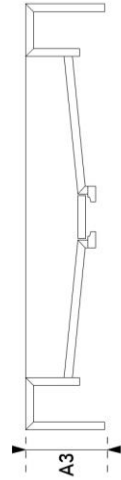

* opzetkommen: zie brochure 1.2 | vasques à poser: voyez brochure 1.2

3. MATEN | DIMENSIONS

TOTALE BREEDTE
LARGEUR TOTALE

X = cm

diameter opzetkom
diamètre vasque à poser

Ø = cm
(max. 16 cm)

DIEPTE
PROFONDEUR

DIMENSIONS

A. Mark type of front:

- A1: 12mm

- A2: 30mm

- A3: 125mm

B. min. 700mm, max. 2400mm

C. Basin position. Take into account D

D. min. 80mm

EXTRAS

TAP HOLE \varnothing 35mm

- Yes No

Yes = Mark the position on the drawing (standard centered with the basin).

BESTELFICHE / FORMULAIRE DE COMMANDE

REFLECTION

OP MAAT / SUR MESURE

Reflection 2+ basins Group Sleurs

Accessories:
- Drain valve
(Support bars not included)

INFORMATION

Client

Purchasing Order (PO)

Sales Order

DIMENSION

A. Mark type of front:

A1: 12mm